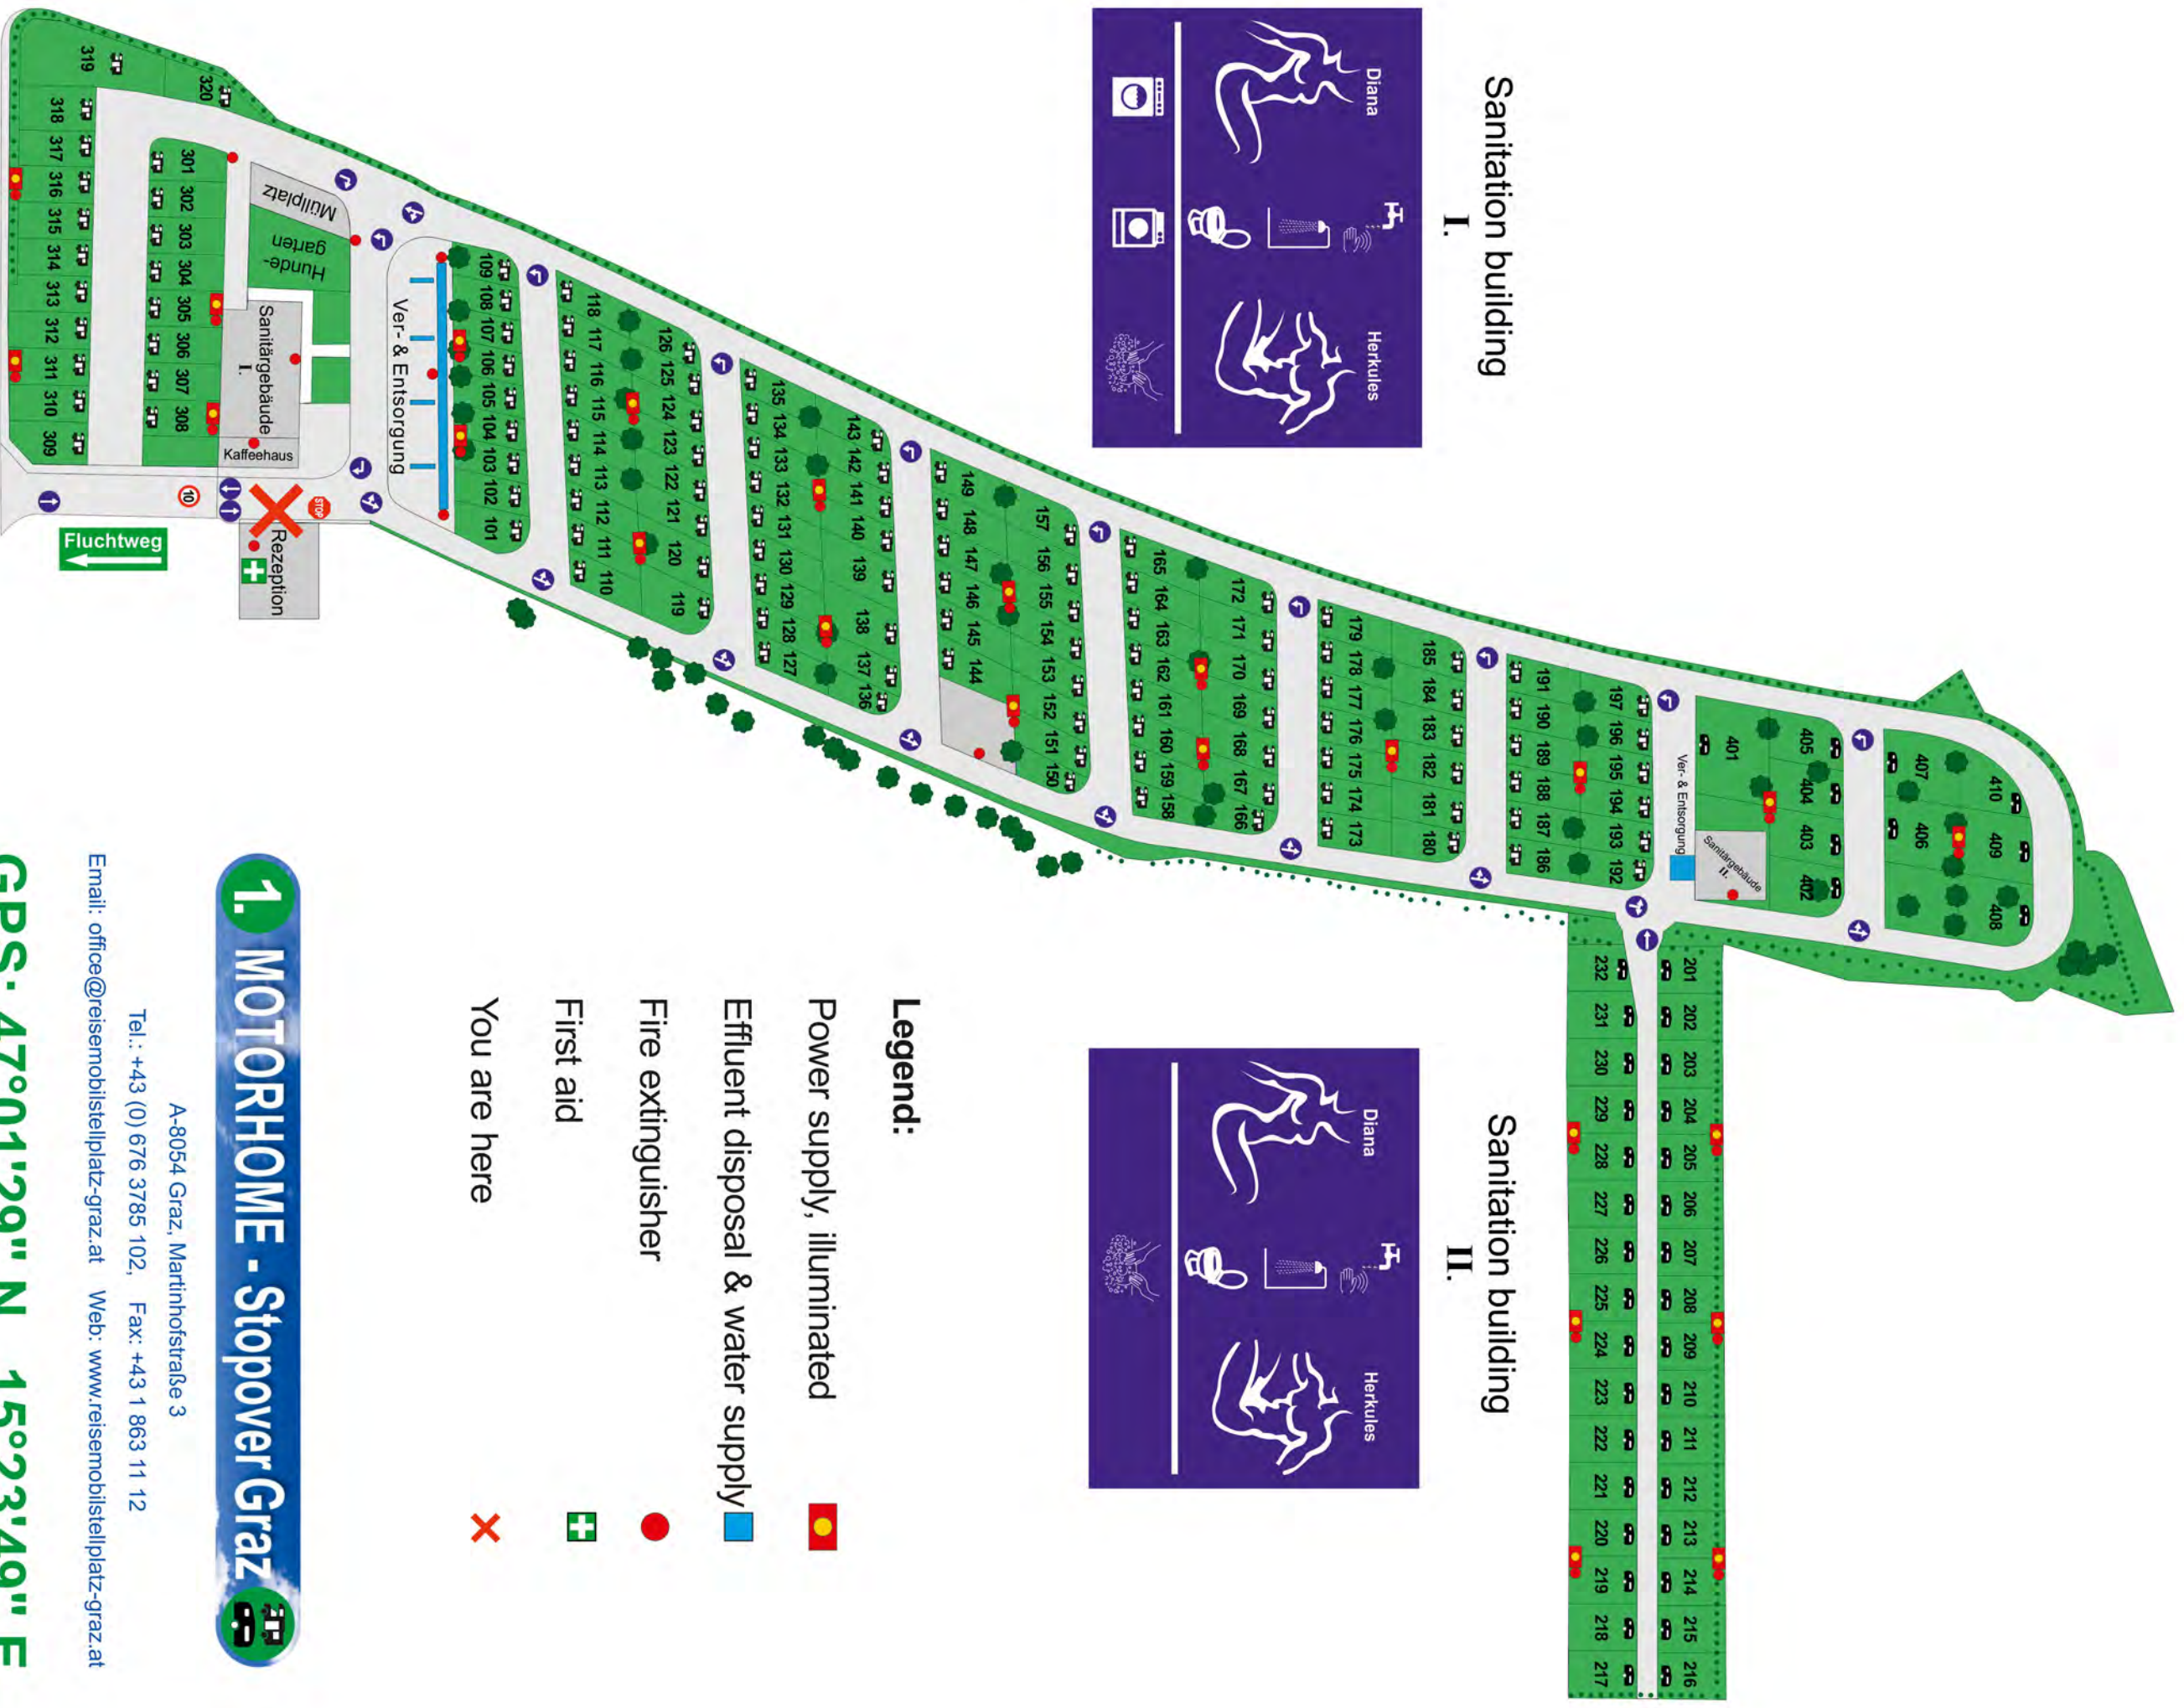

# 1. MOTORHOME-Stopover Graz

A-8054 Graz, Martinhofstraße 3

[www.reisemobilstellplatz-graz.at](http://www.reisemobilstellplatz-graz.at)

GPS: 47°01'29" N 15°23'49" E

# 1. MOTORHOME-Stopover Graz

A-8054 Graz, Martinhofstraße 3

[www.reisemobilstellplatz-graz.at](http://www.reisemobilstellplatz-graz.at)

- Fenced Motorhome - Stopover with 17.000 m<sup>2</sup> at the edge of the woods, a large settlement area, and a lido,
- Open 24 hours a day and all year,
- Easy access by main roads,
- Only ~ 3,5 km from Highways A2 and A9,
- Excellent connected to public transport  
**200 m to the Bus Station 32**, and without change directly to the center of Graz, 
- Food market, Drugstore, different Doctors, Pharmacy, hairdressing, Banks, Bicycle shop, Restaurant's and many more in approx. 100 m to 200 m distance from Stopover,
- Parcelled landscaped parking plots;  
for Motorhomes 5 m x 10 m up to 5 m x 20 m  
for Caravans and tow vehicles 7 m x 10 m
- Energy supply at all parking plots,
- Reception with relaxing area and seating furnitures,
- 2 extensive equipped sanitation buildings for Ladies and Gentleman,
- Washing machine and Dishwashing
- Daily fresh bread and Coffeehouse 
- Dogs Garden,
- Supply and waste disposal facility with 4 winterized tail effluents and 5 disposal facilities for cassette toilets,
- Waste disposal,
- W-Lan,
- Video surveillance

# 1. MOTORHOME - Stopover Graz

[www.reisemobilstellplatz-graz.at](http://www.reisemobilstellplatz-graz.at)

Sanitation building I.

Sanitation building II.

GPS: 47°01'29" N 15°23'49" E